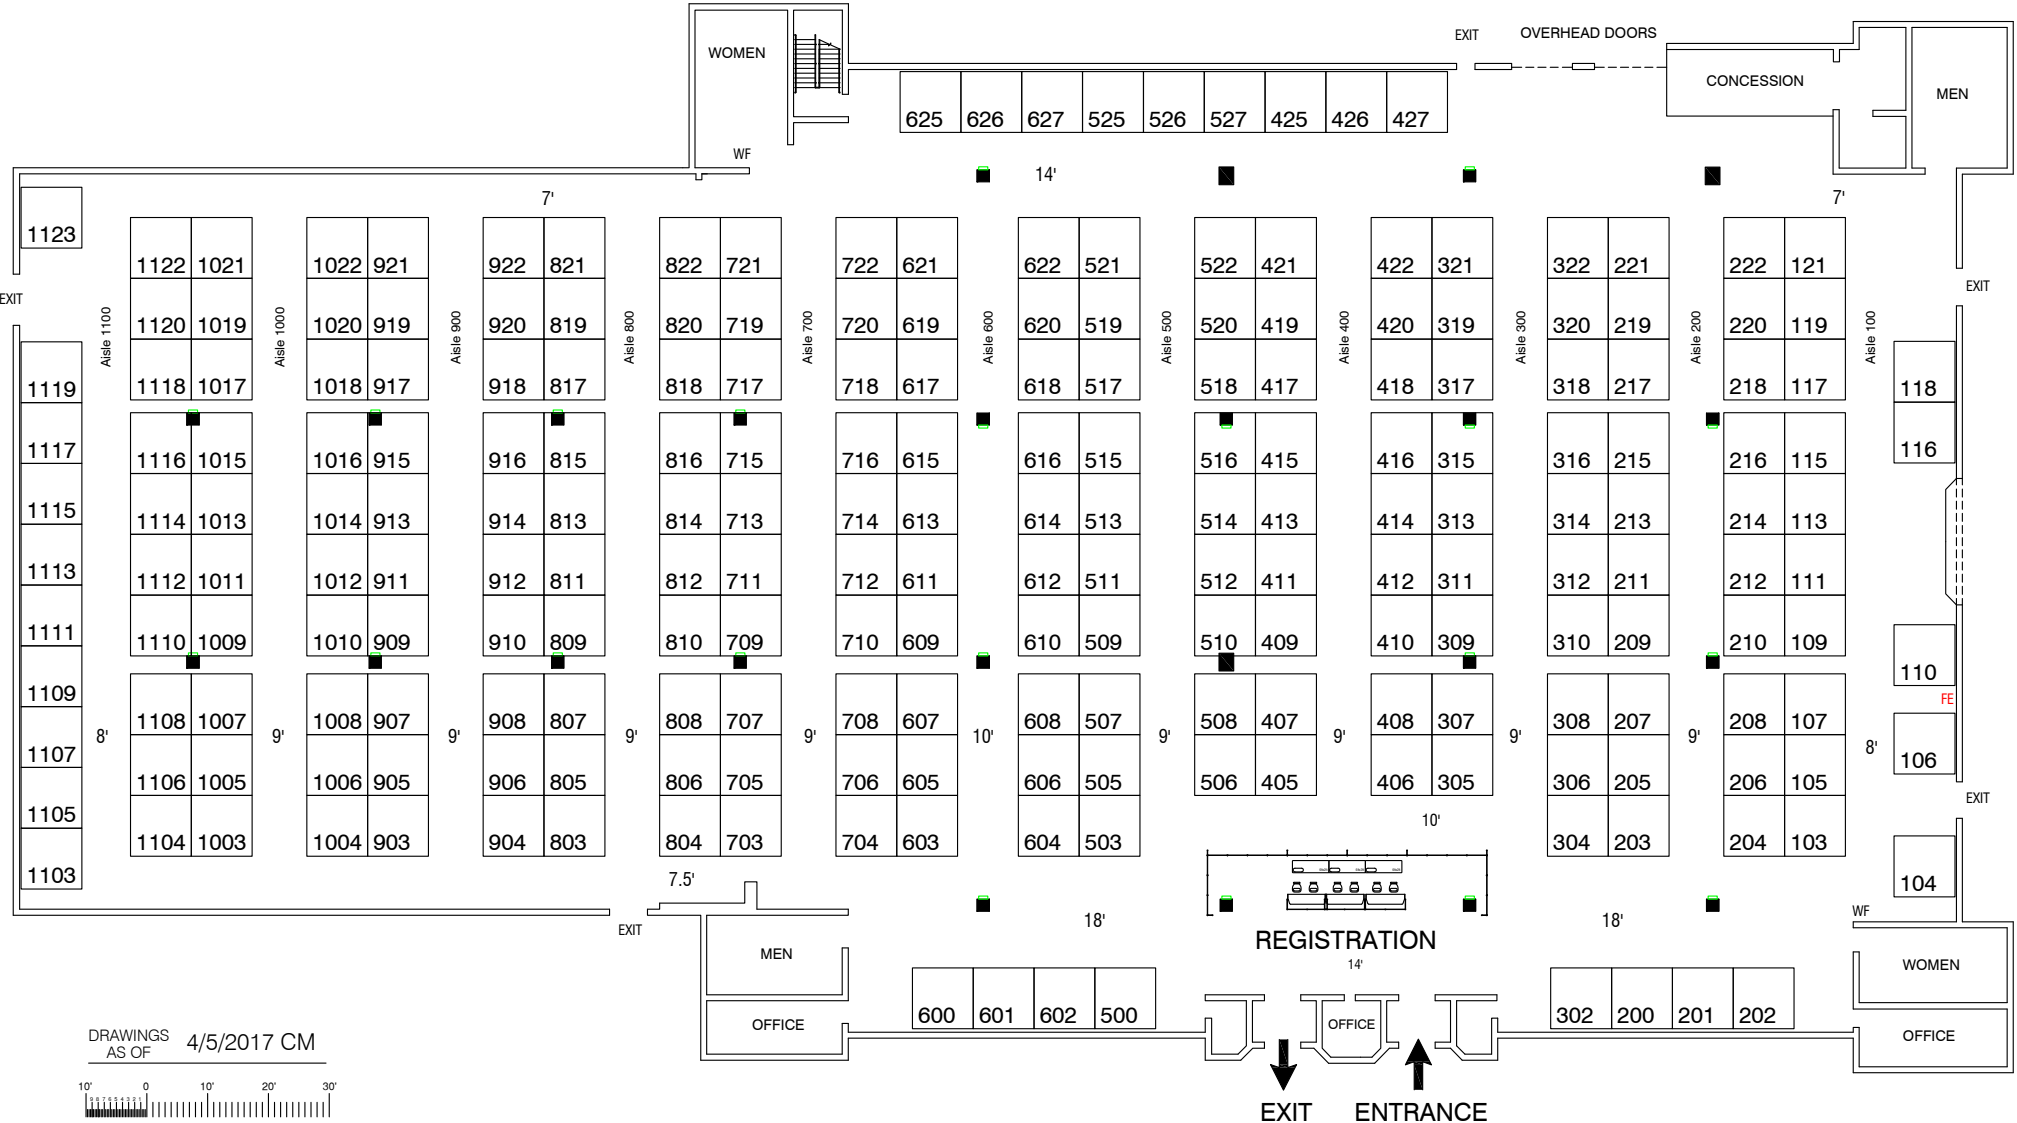

Marlborough Home Show February 9-11, 2018 Royal Plaza Hotel & Trade Center Marlborough, Massachusetts

DRAWINGS AS OF 4/5/2017 CM

Block.....Count
 10x10.....228
 2m reg counter.....3

- - 29"x35" column
- - 24"x24" column
- Aisle widths as noted
- Ceiling height 21'