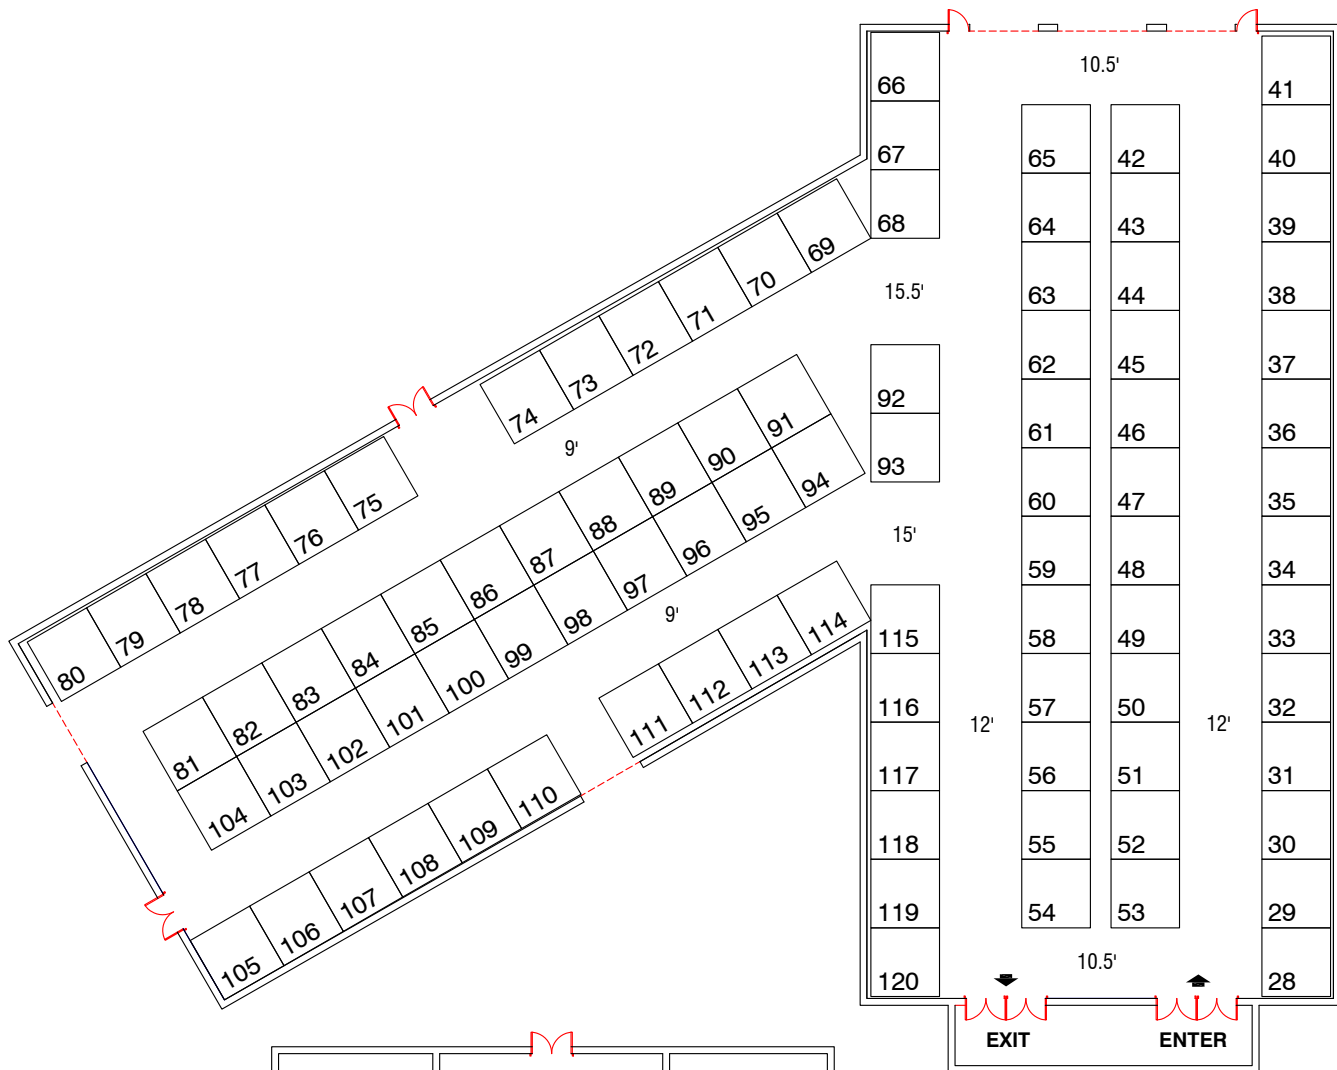

The Home Show
 April 21-23, 2017
 Topsfield Fair Grounds · Topsfield, Massachusetts

TRADE CENTER

COOLIDGE HALL

COOLIDGE TRADE CENTER

118-10x10 booths
 2-17x6 booths
 Aisle widths as noted

DRAWINGS AS OF 6/6/2016 CM