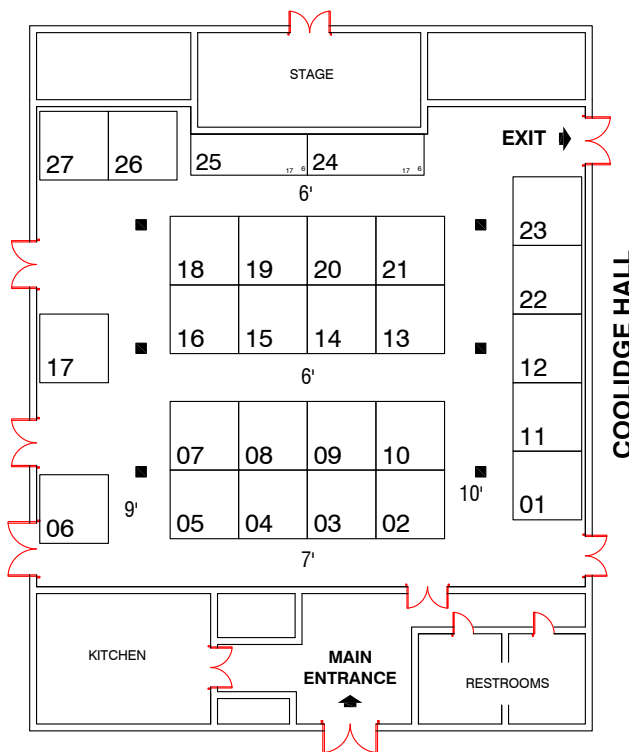

The Home Show
 April 21-23, 2017
 Topsfield Fair Grounds · Topsfield, Massachusetts

TRADE CENTER

COOLIDGE HALL

COOLIDGE TRADE CENTER

118-10x10 booths
 2-17x6 booths
 Aisle widths as noted

DRAWINGS AS OF 6/6/2016 CM